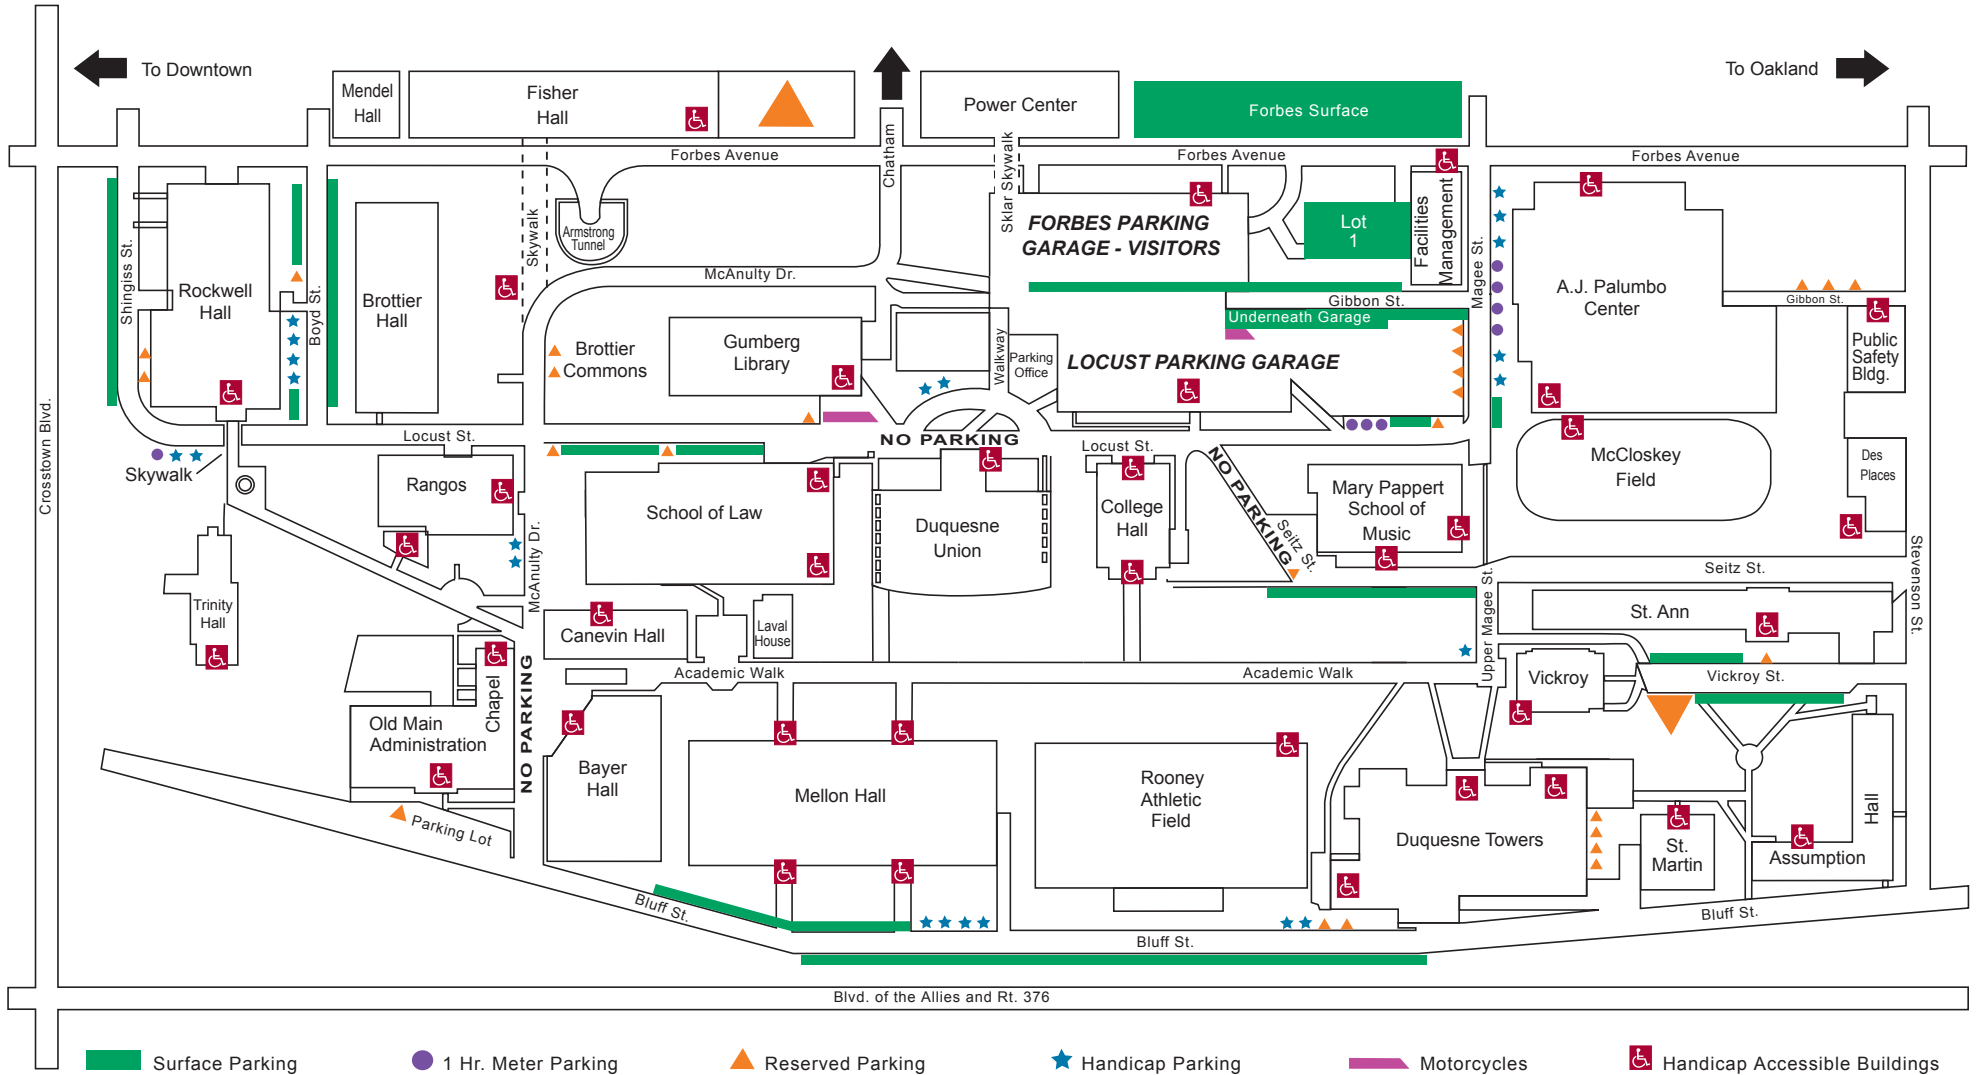

Campus Parking / Handicap Access

This map is to be used as a guide only. Please obey all restrictions identified by posted signs, curb and street markings.

NO PARKING IN FRONT OF THE UNION AND **NO PARKING** OR **STOPPING** ON MCANULTY DRIVE IN FRONT OF OLD MAIN AND THE CHAPEL.

Surface permits are not valid in reserved parking areas.