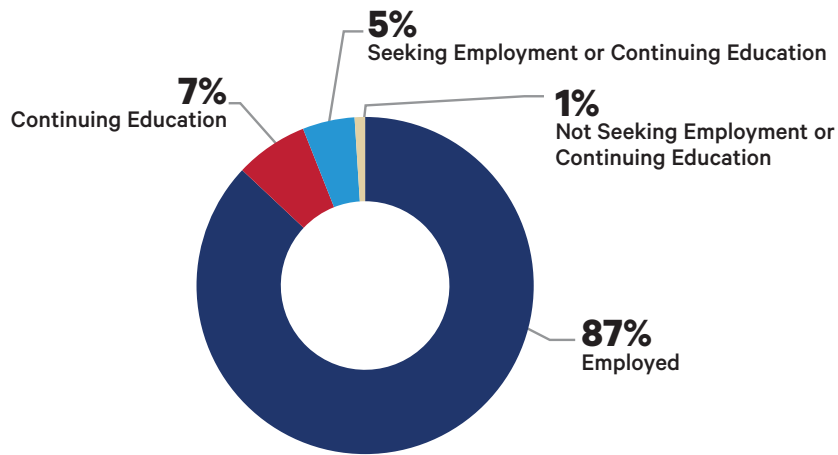

School of Education

2018-2019 Graduate Outcomes

AUGUST 2018, DECEMBER 2018 AND MAY 2019 GRADUATES

➔ Profile information is based on a **48% Knowledge Rate**, which includes self-reported survey responses, faculty/department-provided data and social media information.

What are They Doing?

Breakdown by Industry

K-12 Education	57%
Social Assistance	11%
Higher Education	9%
Healthcare	8%
Non-profit	7%
Other	8%

Job Function

Education/Teaching/Training	54%
Counseling	34%
Community & Social Services	5%
Other	7%