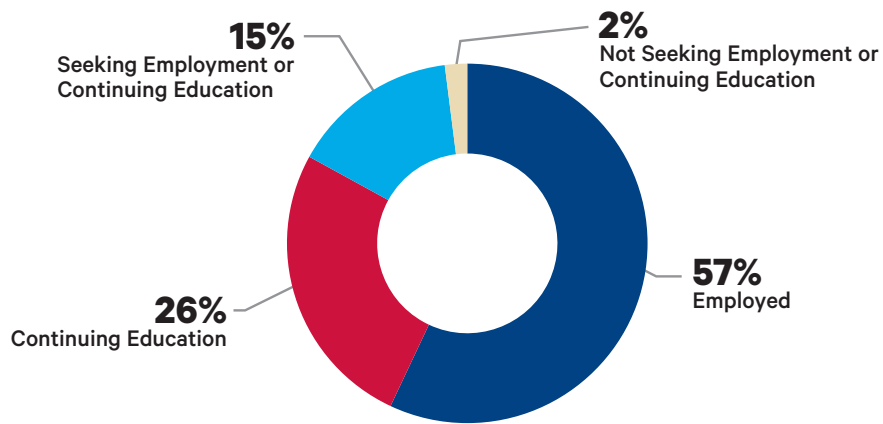

What are They Doing?

Employment Information

EMPLOYERS AND THE NUMBER OF HIRES

Harford County Public Schools (MD)	3	Fine Art Miracles	1	Peters Township School District	1
North Hills School District	2	Flyspace Productions	1	RICH in Music	1
Self Employed	2	Fort Belvoir Primary School	1	Showtime Sound	1
Big Beaver Falls Area School District	1	Franklin Regional School District	1	South Allegheny School District	1
Chalfant Sound	1	Genesee Symphony Orchestra	1	St. Johnland Nursing Home	1
Charles County Public Schools (MD)	1	Moon Area School District	1	The Media Preserve	1
Chevy Chase Elementary School	1	New Groove Music Studio	1	Universal Health Services, Inc.	1
Clearwater Unified School District	1	North Allegheny School District	1	Woodland Hills School District	1
Fairfax County Public Schools	1	Orchestra	1		

➔ **57%** of our graduates stay in Pennsylvania