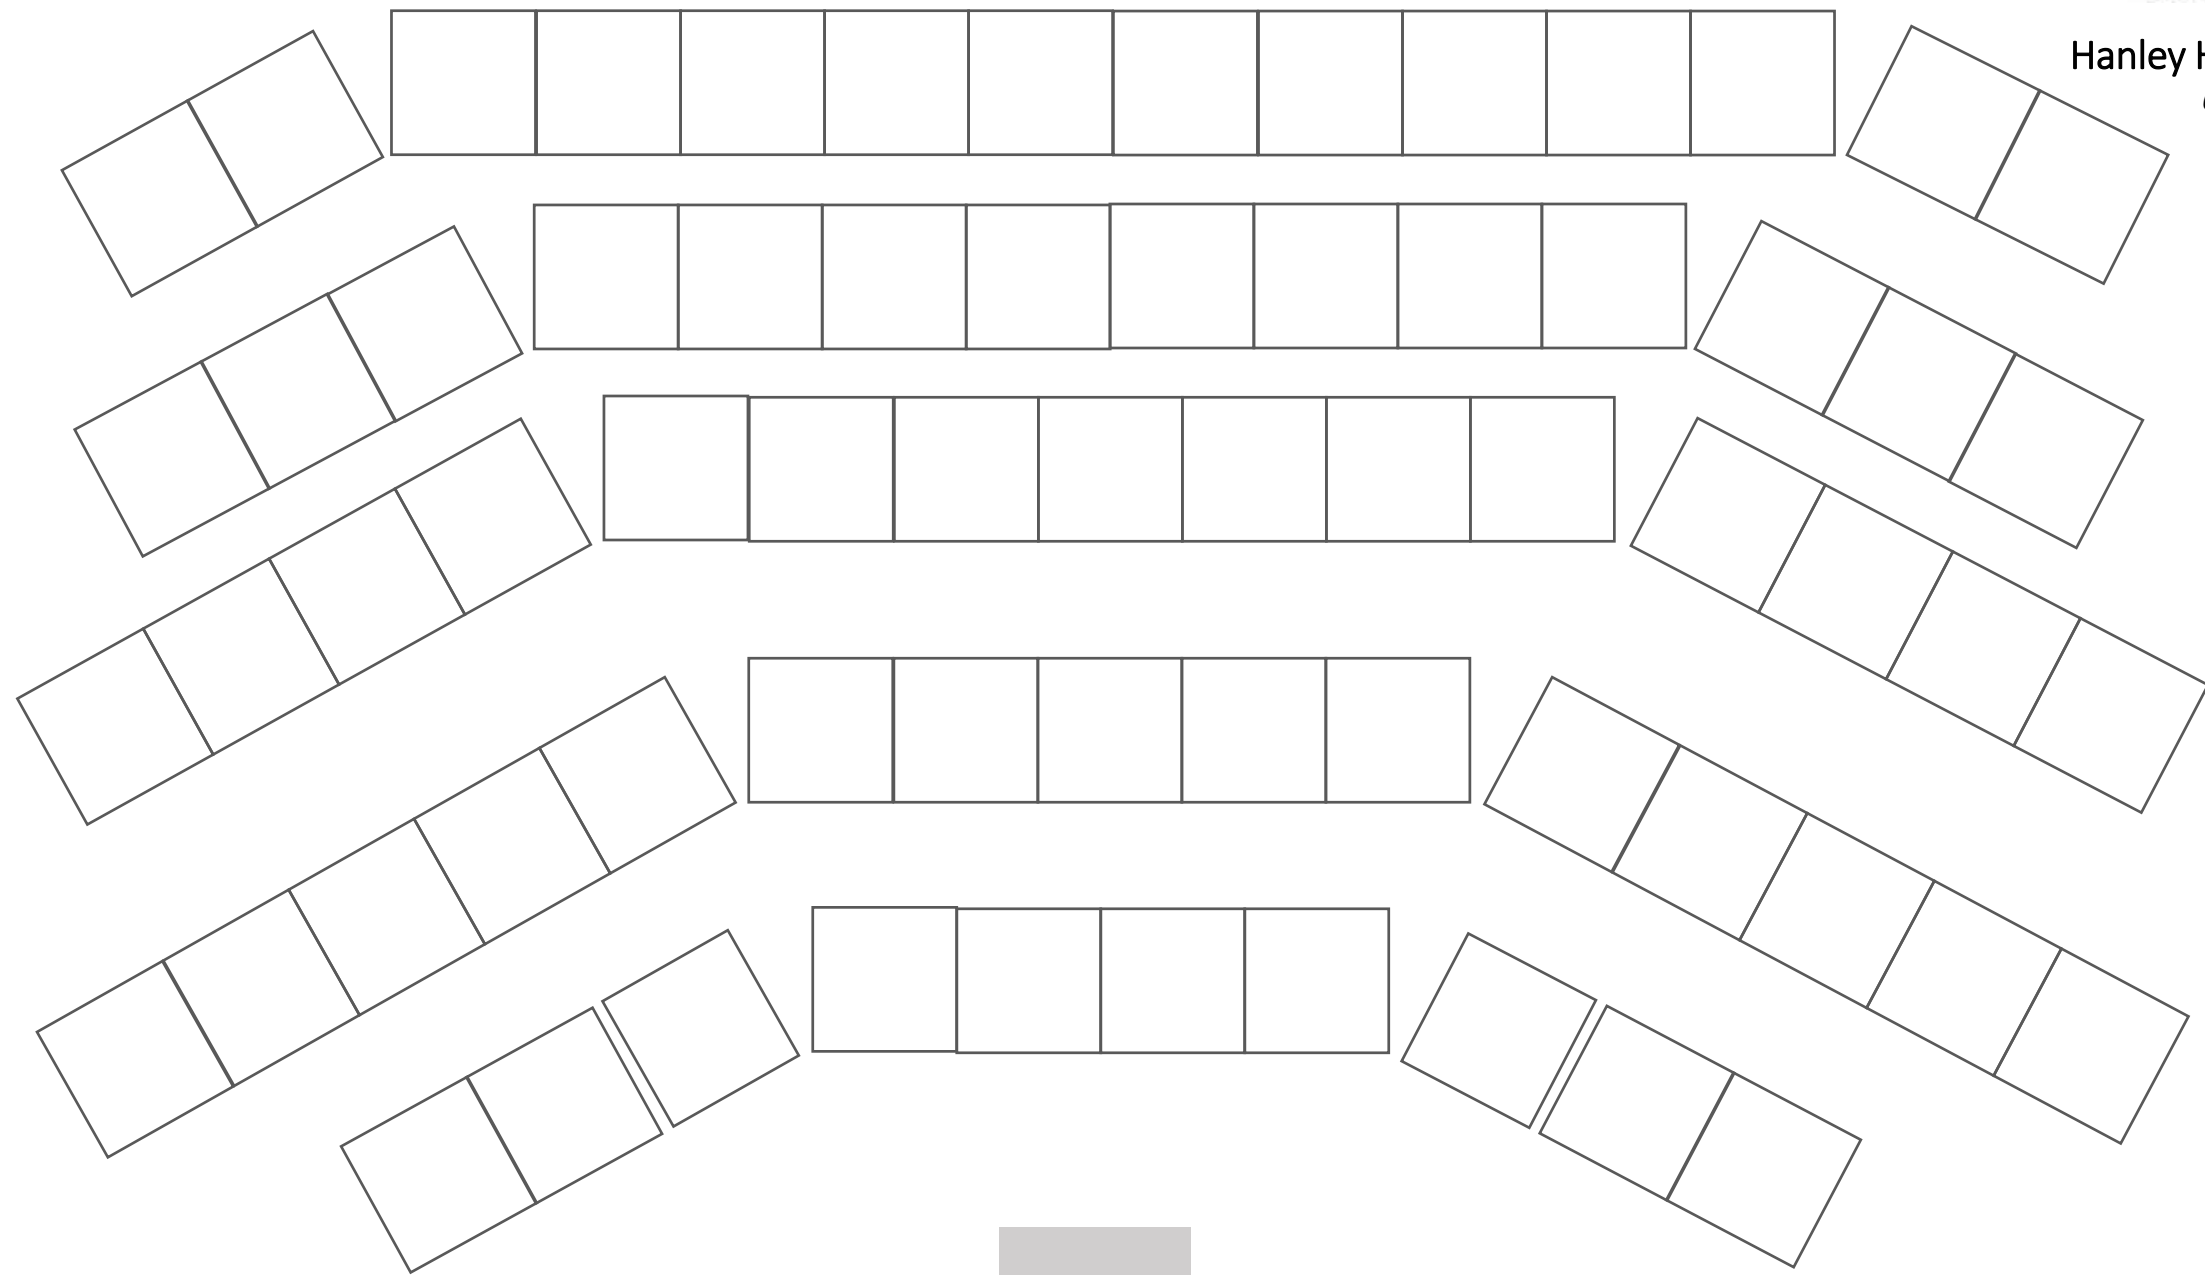

Hanley Hall Room 310
68 seats

Podium