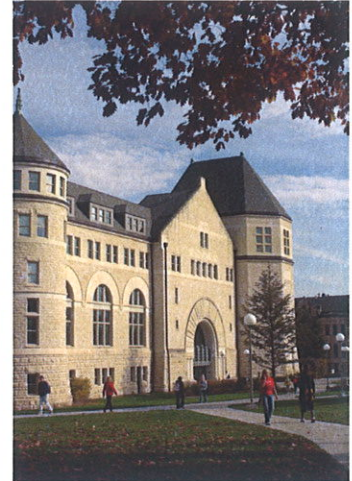

KANSAS STATE UNIVERSITY®

Founded February 16, 1863

The President, Faculty, Staff, and Students of Kansas State University in Manhattan, Kansas, are pleased to extend greetings and congratulations to

Kenneth G. Gormley

upon the occasion of your inauguration as the Thirteenth President of

Duquesne University

Please accept our best wishes for continued distinction and achievement in higher education.

A handwritten signature in purple ink that reads "Richard B. Myers". The signature is written in a cursive style and is positioned above a horizontal line.