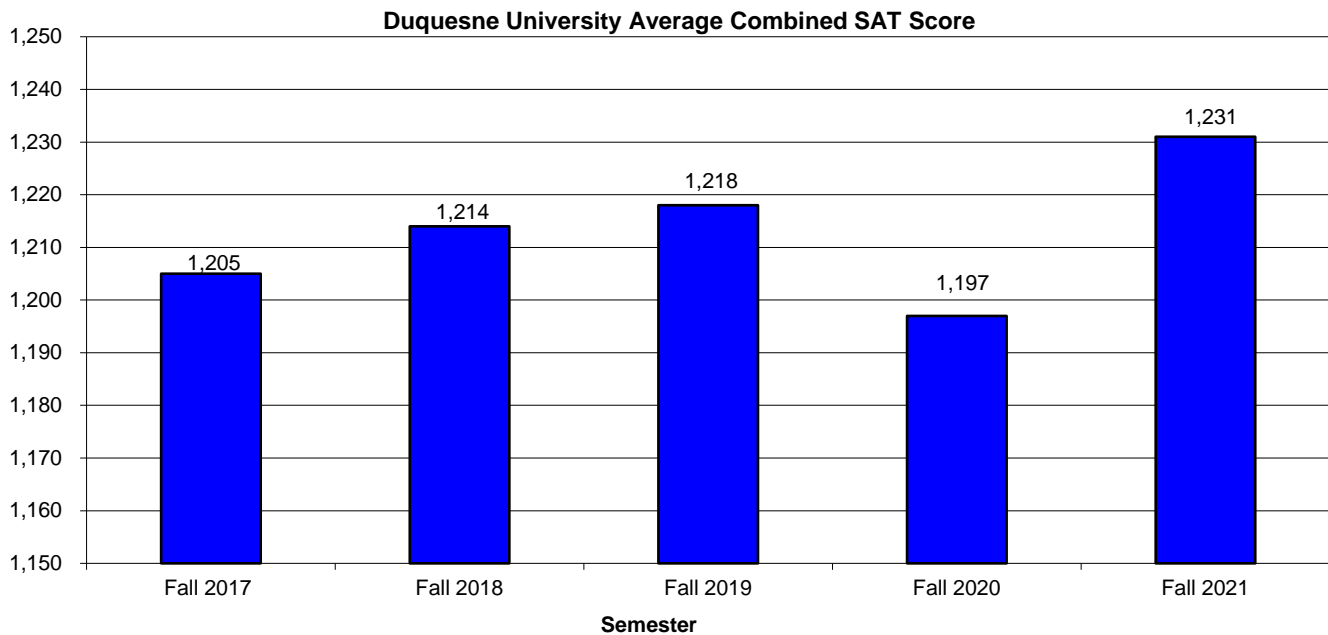

Duquesne University
Academic Quality
Fall Semesters 2017-2021

	Fall 2017	Fall 2018	Fall 2019	Fall 2020	Fall 2021
FRESHMEN					
Average SAT (Math)	597	601	606	591	608
Average SAT (Verbal)	609	613	612	605	624
Average SAT (Combined)	1,205	1,214	1,218	1,197	1,231
Average ACT	26	27	26	26	27
National SAT Average	1,060	1,068	1,059	1,051	1,060
Variance [Better/(Worse)]	145	146	159	146	171
Pennsylvania SAT Average	1,071	1,086	1,082	1,078	1,123
Variance [Better/(Worse)]	134	128	136	119	108
Freshmen in top 25% of High School Class	56%	57%	55%	48%	52%
SAT Scores submitted to Duquesne from Pennsylvania High School Students	3,539	3,251	3,439	3,583	1,886

Note: All SAT scores have been converted using the newly redesigned SAT scoring methodology. Average SAT scores may not add evenly due to rounding.

Source: Enrollment Management Group