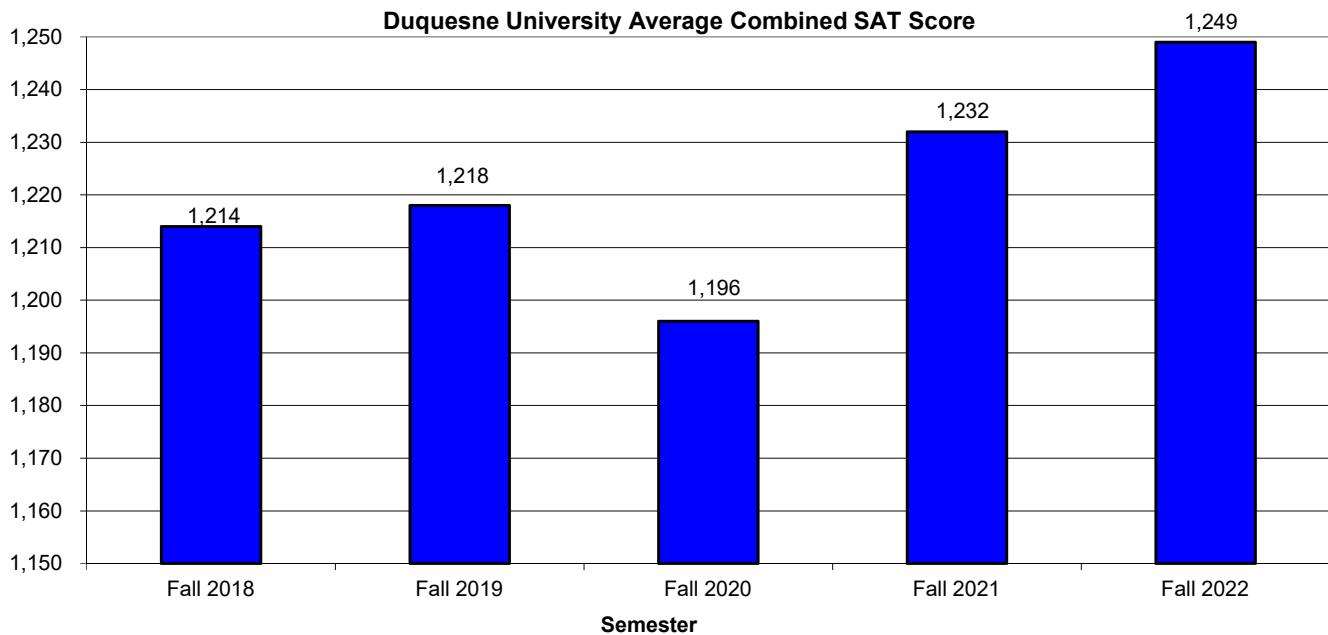

Duquesne University
Academic Quality
Fall Semesters 2018-2022

	Fall 2018	Fall 2019	Fall 2020	Fall 2021	Fall 2022
FRESHMEN					
Average SAT (Math)	601	606	591	608	618
Average SAT (Verbal)	613	612	605	624	631
Average SAT (Combined)	1,214	1,218	1,196	1,232	1,249
Average ACT	27	26	26	27	28
National SAT Average	1,068	1,059	1,051	1,060	1,050
Variance [Better/(Worse)]	146	159	145	172	199
Pennsylvania SAT Average	1,086	1,082	1,078	1,123	1,091
Variance [Better/(Worse)]	128	136	118	109	158
Freshmen in top 25% of High School Class	57%	55%	48%	52%	54%
SAT Scores submitted to Duquesne from Pennsylvania High School Students	3,251	3,439	3,583	1,886	1,729

Note: All SAT scores have been converted using the newly redesigned SAT scoring methodology. Average SAT scores may not add evenly due to rounding.

Source: Enrollment Management Group