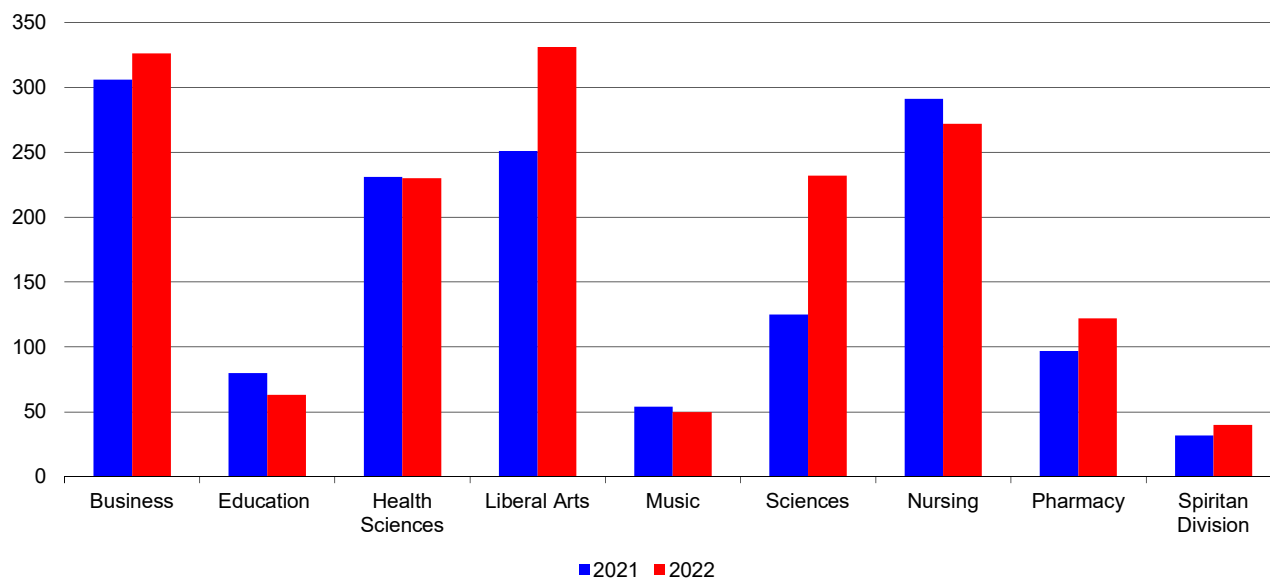

Duquesne University
New Full-time Freshman and Transfer Students by School
Fall Semesters 2021 and 2022

SCHOOL	Full-time Freshmen			Full-time Transfers & Second Undergrad Degree			Full-time Total		
	2021	2022	Change	2021	2022	Change	2021	2022	Change
Business	276	282	6	30	44	14	306	326	20
Education	76	53	(23)	4	10	6	80	63	(17)
Health Sciences	222	224	2	9	6	(3)	231	230	(1)
Liberal Arts	177	272	95	74	59	(15)	251	331	80
Music	51	44	(7)	3	6	3	54	50	(4)
Natural & Environ. Sciences	115	227	112	10	5	(5)	125	232	107
Nursing	193	188	(5)	98	84	(14)	291	272	(19)
Pharmacy	89	110	21	8	12	4	97	122	25
Spiritans Division	32	39	7	0	1	1	32	40	8
UNIVERSITY TOTAL	1,231	1,439	208	236	227	(9)	1,467	1,666	199

New Full-time Freshman and Transfer Students, Fall 2021 and Fall 2022

Note: All traditional and non-traditional new students are included.

Source: Enrollment Management Group