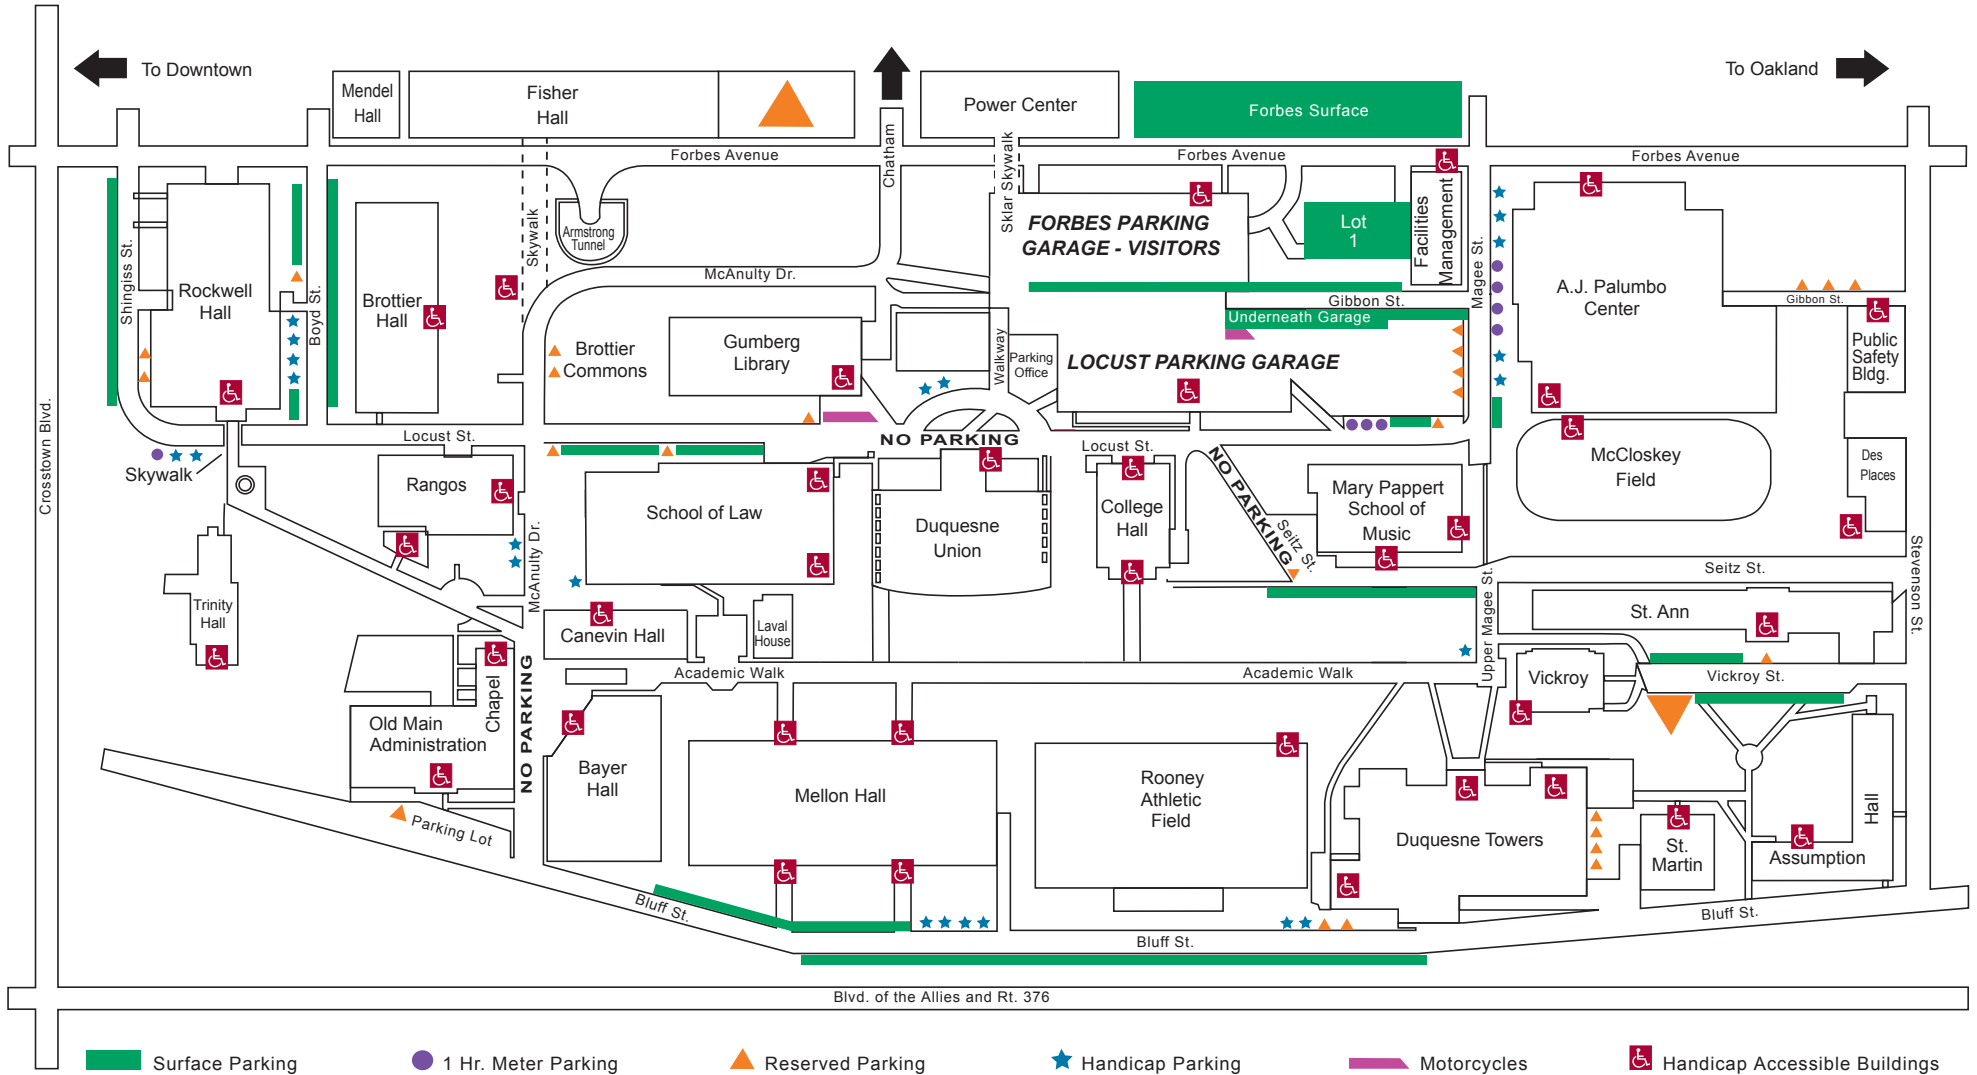

## Campus Parking / Handicap Access

This map is to be used as a guide only. Please obey all restrictions identified by posted signs, curb and street markings.

**NO PARKING** IN FRONT OF THE UNION AND **NO PARKING** OR **STOPPING** ON MCANULTY DRIVE IN FRONT OF OLD MAIN AND THE CHAPEL.

Surface permits are not valid in reserved parking areas.