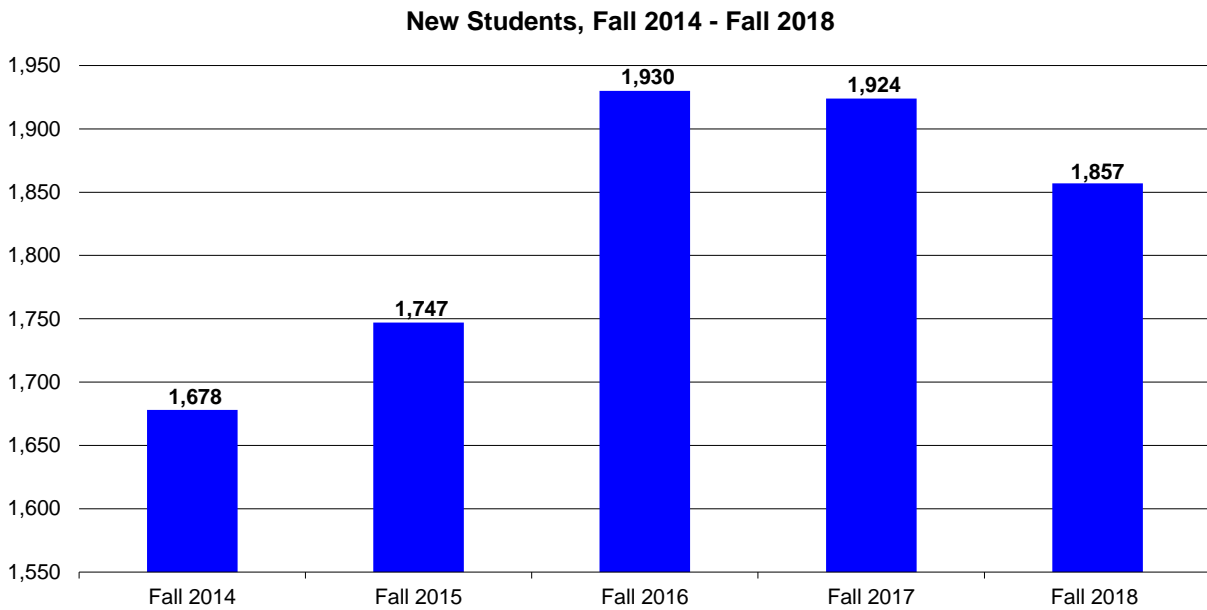

Duquesne University
New Undergraduate Student Profile
Fall Semesters 2014-2018

	Fall 2014	Fall 2015	Fall 2016	Fall 2017	Fall 2018
NEW STUDENTS					
First-time, Full-time Freshmen	1,332	1,418	1,546	1,558	1,507
First-time, Part-time Freshmen	11	17	10	4	5
Full-time Transfers	146	142	200	213	197
Part-time Transfers	21	14	8	4	5
Full-time Second Undergraduate Degree	153	138	149	135	121
Part-time Second Undergraduate Degree	0	1	0	1	0
Full-time Readmits	15	13	14	8	12
Part-time Readmits	0	4	3	1	10
UNIVERSITY TOTAL	1,678	1,747	1,930	1,924	1,857

Note: Beginning in Fall 2018, all traditional and non-traditional new students are included.
Source: Enrollment Management Group