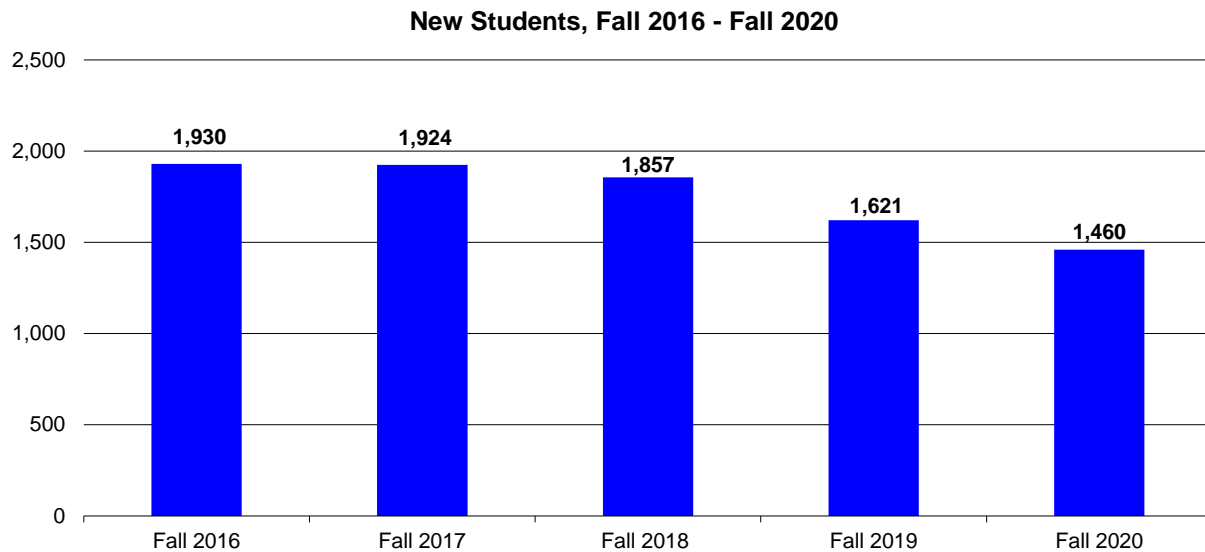

**Duquesne University**  
**New Student Profile**  
**Fall Semesters 2016-2020**

	Fall 2016	Fall 2017	Fall 2018	Fall 2019	Fall 2020
<b>NEW STUDENTS</b>					
First-time, Full-time Freshmen	1,546	1,558	1,507	1,300	1,191
First-time, Part-time Freshmen	10	4	5	2	4
Full-time Transfers	200	213	197	181	136
Part-time Transfers	8	4	5	7	5
Full-time Second Undergraduate Degree	149	135	121	120	105
Part-time Second Undergraduate Degree	0	1	0	0	1
Full-time Readmits	14	8	12	8	11
Part-time Readmits	3	1	10	3	7
<b>UNIVERSITY TOTAL</b>	<b>1,930</b>	<b>1,924</b>	<b>1,857</b>	<b>1,621</b>	<b>1,460</b>

Note: Beginning in Fall 2018, all traditional and non-traditional new students are included.  
Source: Enrollment Management Group