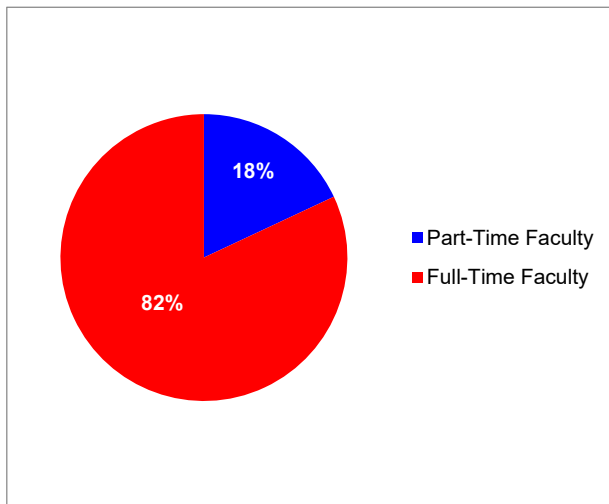

**Duquesne University
Employees by Status
Fall Semester 2021**

**Duquesne University
Credit Hours Taught by Faculty Status
Fall Semester 2021**

	Credit Hours Taught	Percentage
Part-Time Faculty	23,028	18%
Full-Time Faculty	104,710	82%
Total	127,738	100%