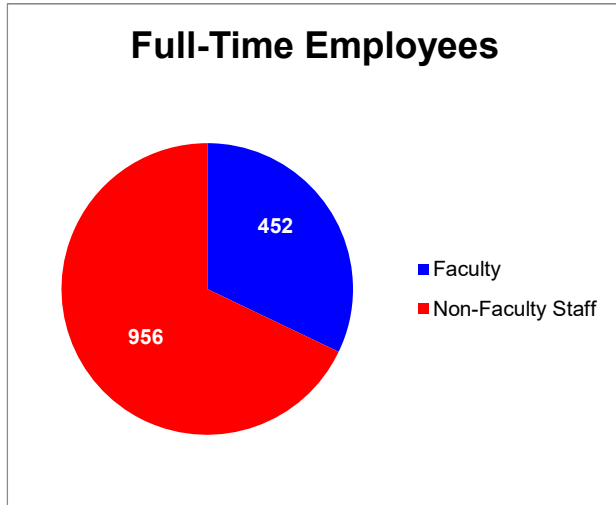

**Duquesne University
Employees by Status
Fall Semester 2021**

**Duquesne University
Credit Hours Taught by Faculty Status
Fall Semester 2021**

	Credit Hours Taught	Percentage
Part-Time Faculty	23,028	18%
Full-Time Faculty	104,710	82%
Total	127,738	100%