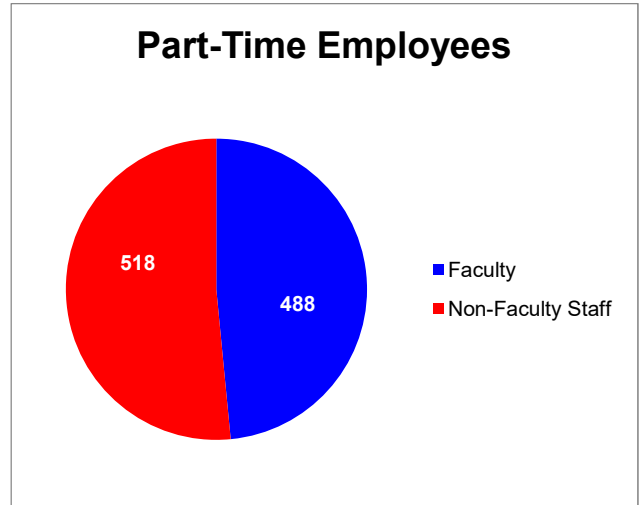

**Duquesne University
Employees by Status
Fall Semester 2021**

**Duquesne University
Credit Hours Taught by Faculty Status
Fall Semester 2021**

	Credit Hours Taught	Percentage
Part-Time Faculty	23,028	18%
Full-Time Faculty	104,710	82%
Total	127,738	100%