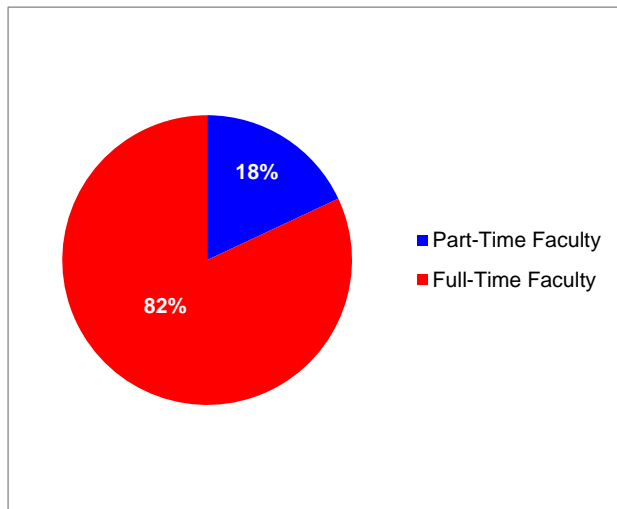

**Duquesne University
Employees by Status
Fall Semester 2021**

**Duquesne University
Credit Hours Taught by Faculty Status
Fall Semester 2021**

	Credit Hours Taught	Percentage
Part-Time Faculty	23,028	18%
Full-Time Faculty	104,710	82%
Total	127,738	100%