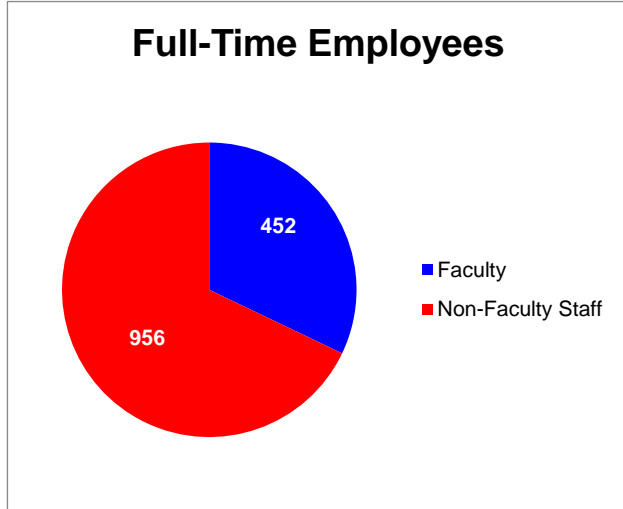

**Duquesne University
Employees by Status
Fall Semester 2021**

**Duquesne University
Credit Hours Taught by Faculty Status
Fall Semester 2021**

	Credit Hours Taught	Percentage
Part-Time Faculty	23,028	18%
Full-Time Faculty	104,710	82%
Total	127,738	100%