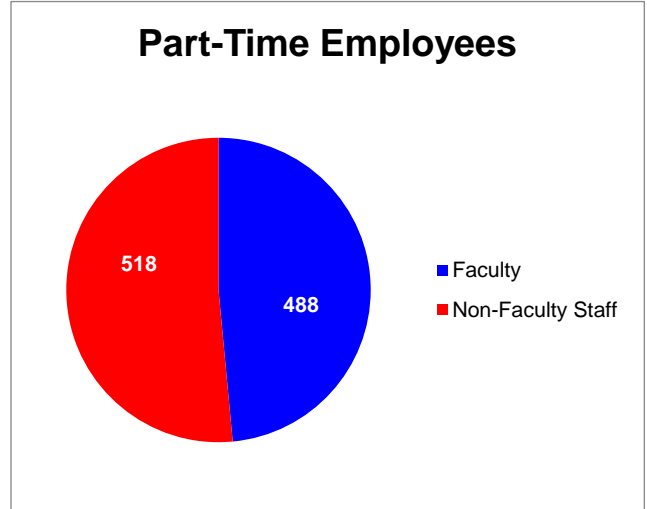

**Duquesne University
Employees by Status
Fall Semester 2021**

**Duquesne University
Credit Hours Taught by Faculty Status
Fall Semester 2021**

	Credit Hours Taught	Percentage
Part-Time Faculty	23,028	18%
Full-Time Faculty	104,710	82%
Total	127,738	100%