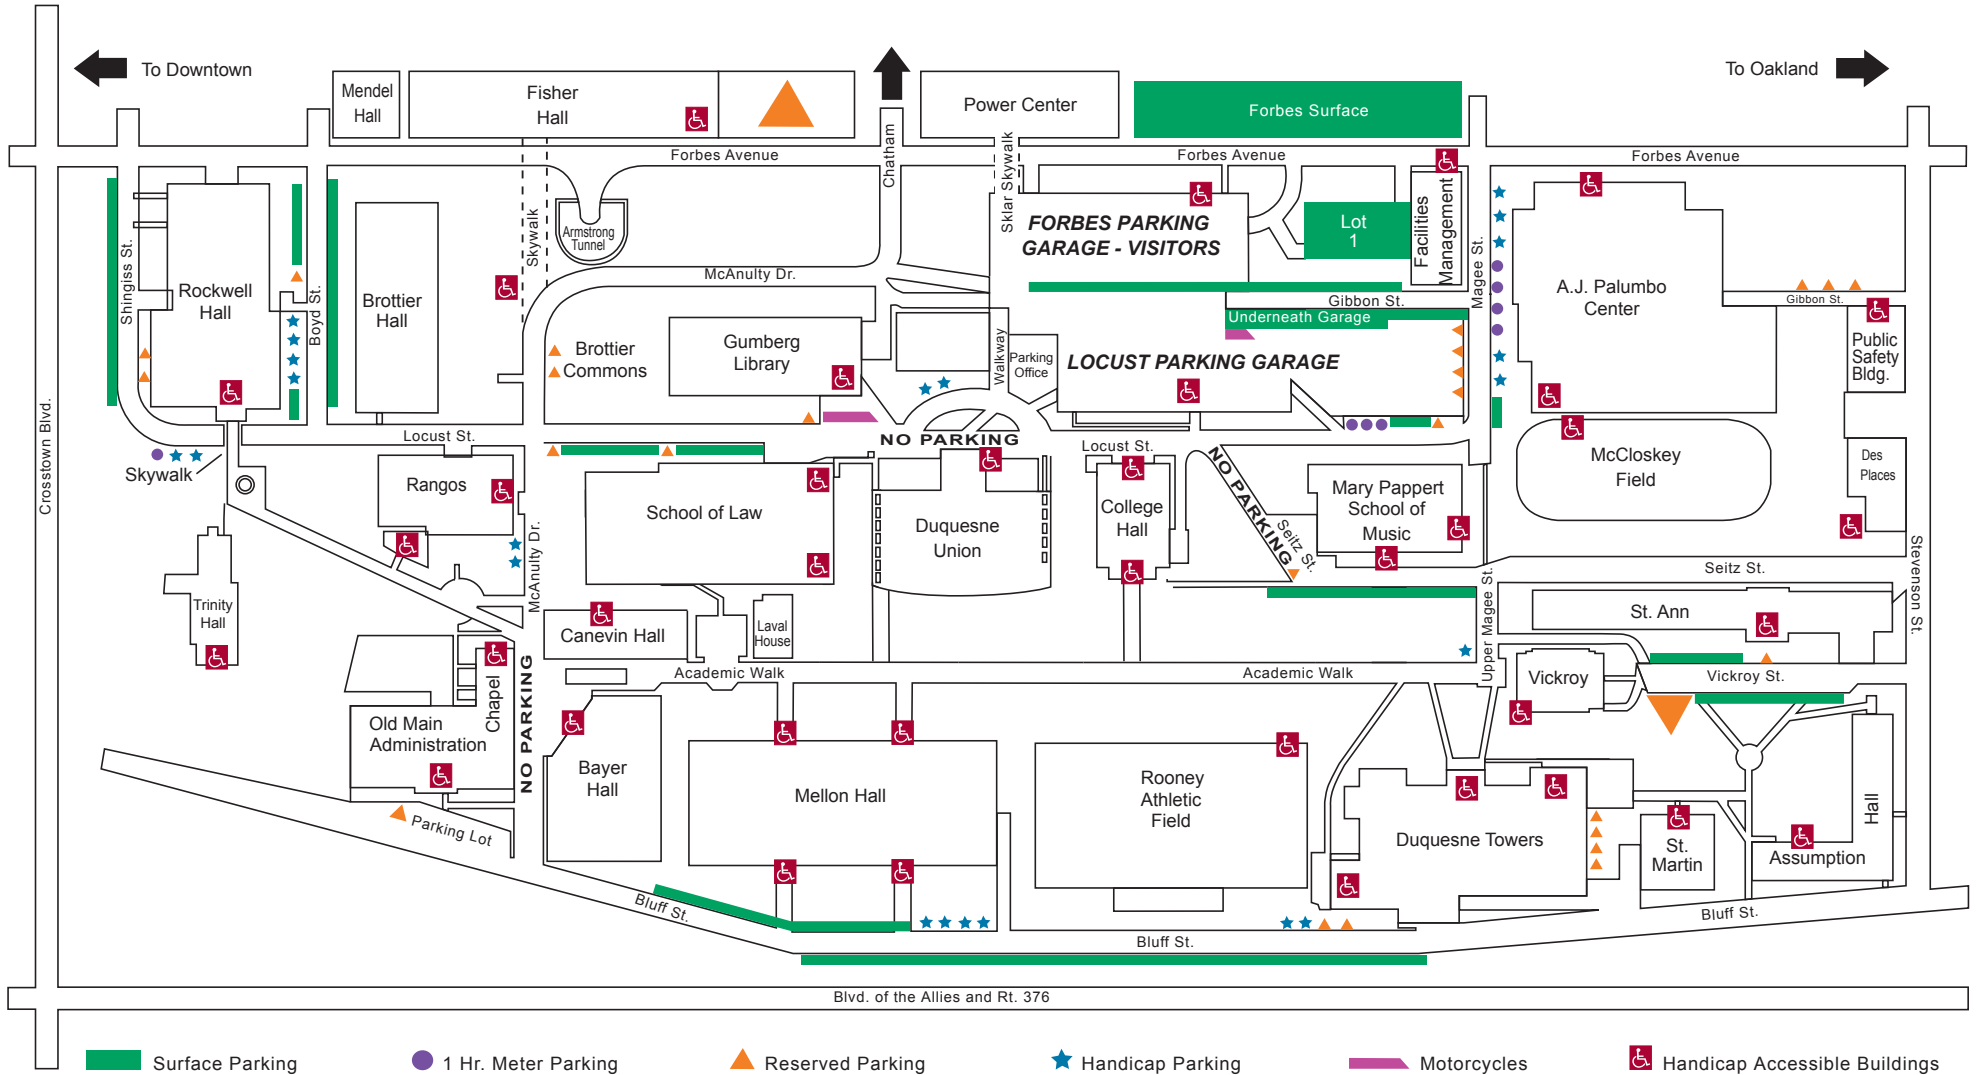

## Campus Parking / Handicap Access

This map is to be used as a guide only. Please obey all restrictions identified by posted signs, curb and street markings.

**NO PARKING** IN FRONT OF THE UNION AND **NO PARKING** OR **STOPPING** ON MCANULTY DRIVE IN FRONT OF OLD MAIN AND THE CHAPEL.

Surface permits are not valid in reserved parking areas.